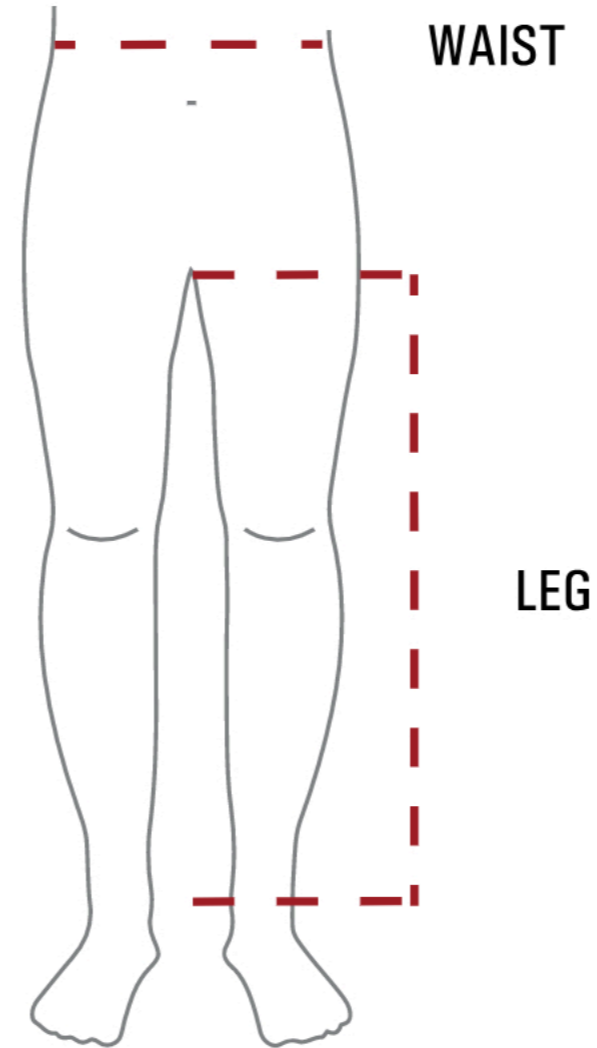

## Dimensions

Metric (cm) Imperial (Inches)

Inside Leg			
Waist	Short (76cm)	Regular (81cm)	Long (86cm)
<b>S (76cm)</b>	-	S	S-L
<b>M (81cm)</b>	M-XS	M	M-L
<b>L (86cm)</b>	L-XS	L	L-XL
<b>XL (91cm)</b>	XL-XS	XL	XL-L
<b>XXL (96cm)</b>	XXL-XS	XXL	XXL-L

**N.B. The table above shows body measurements not garment measurements.**

## How to Measure

For your Waist find the top of your hip and measure the full circumference.

For Hip measurements measure the full circumference at the widest part of your hips.